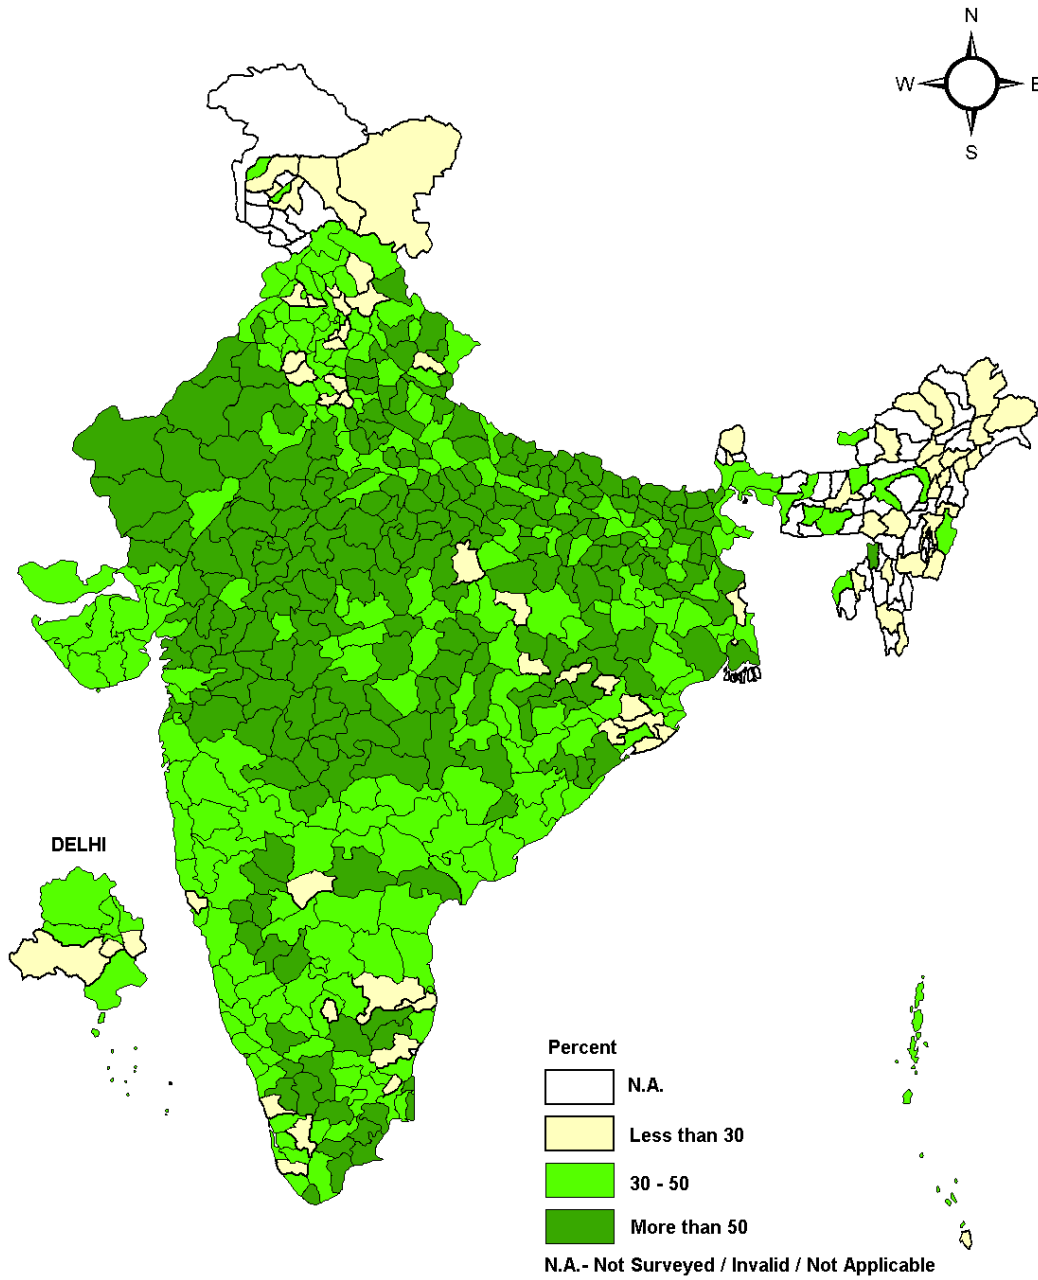

%age of severely underweight children by District, DLHS 2004