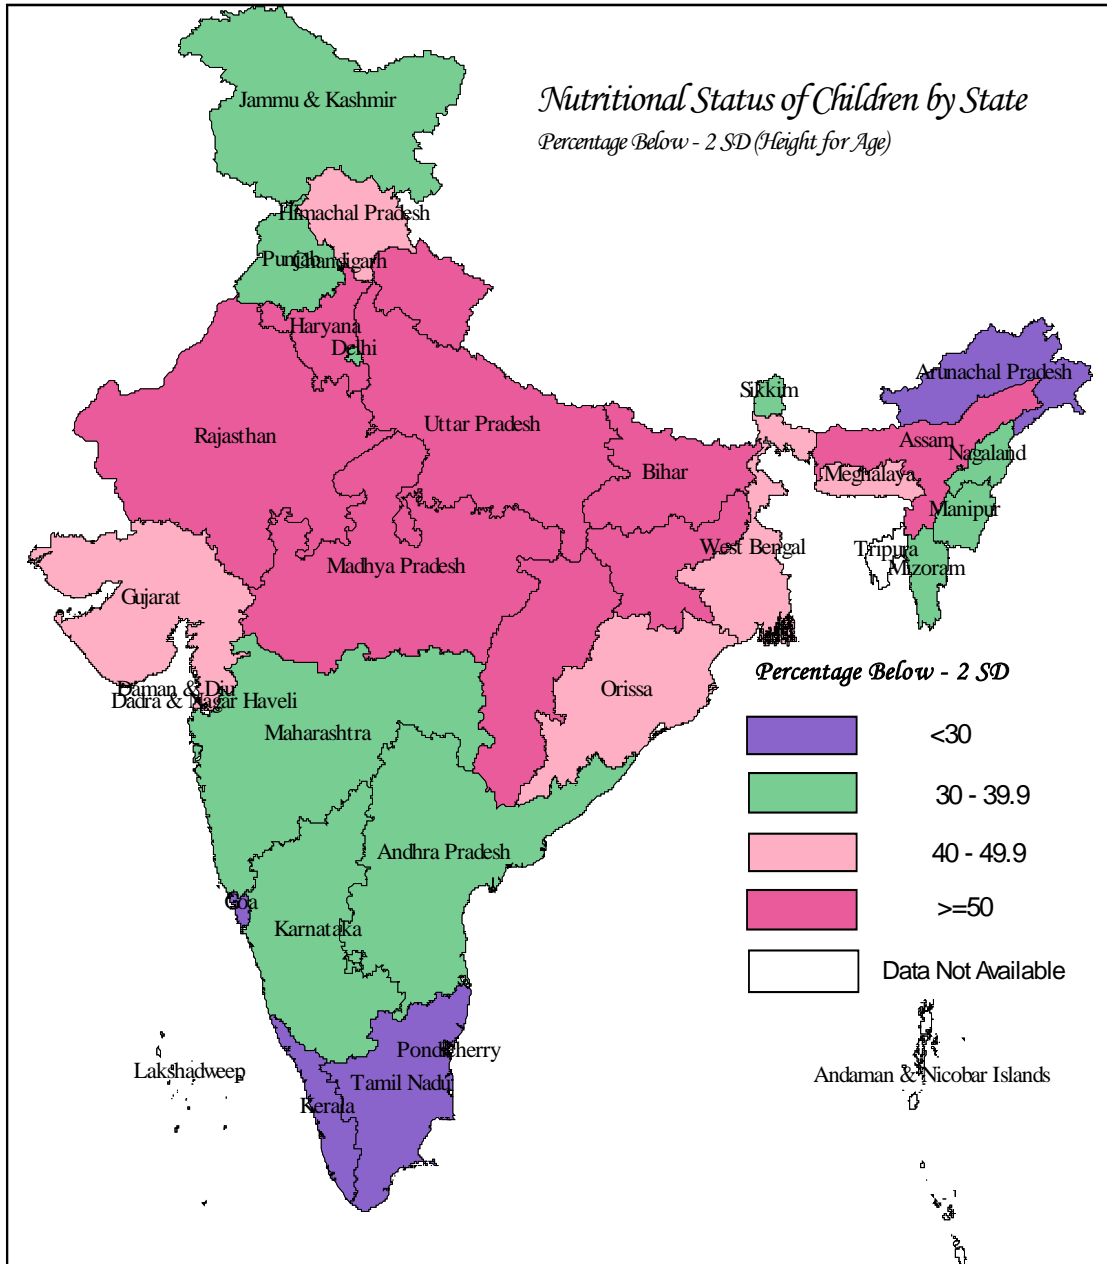

Nutritional Status of Children by State %age below - 2 SD (Weight for Age)

Nutritional Status of Children by State %age Below - 3 SD (Weight for Age)

Nutritional Status of Children by State %age Below - 2 SD (Height for Age)

Nutritional Status of Children by State %age Below - 3 SD (Height for Age)

Nutritional Status of Children by State %age Below - 2 SD (Weight for Height)

Nutritional Status of Children by State %age Below - 3 SD (Weight for Height)

%age of underweight children by District, DLHS 2004

%age of severely underweight children by District, DLHS 2004