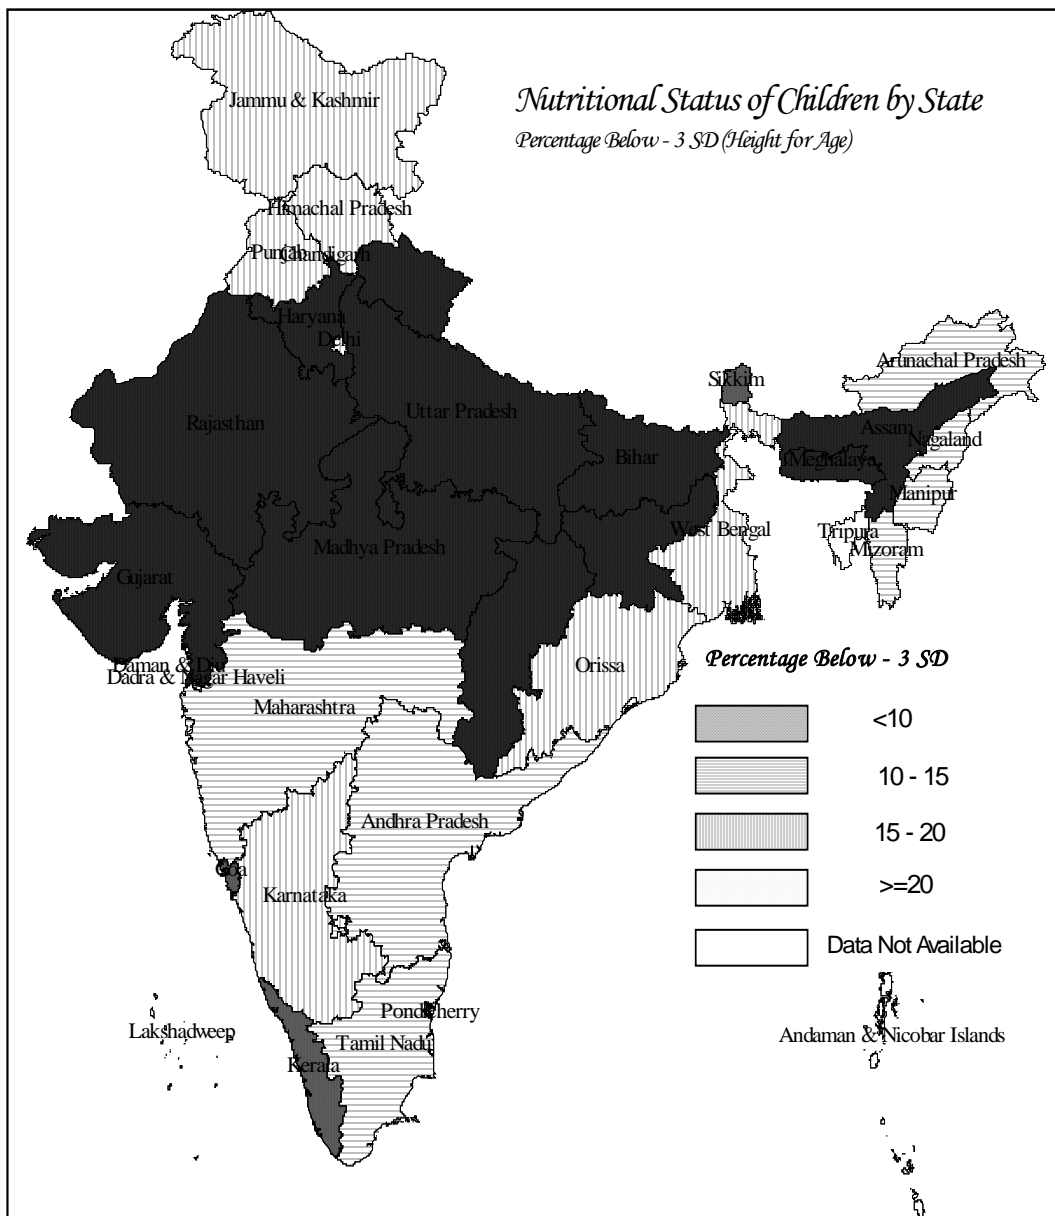

Nutritional Status of Children by State %age below - 2 SD (Weight for Age)

Nutritional Status of Children by State %age Below - 3 SD (Weight for Age)

Nutritional Status of Children by State %age Below - 2 SD (Height for Age)

Nutritional Status of Children by State %age Below - 3 SD (Height for Age)

Nutritional Status of Children by State %age Below - 2 SD (Weight for Height)

Nutritional Status of Children by State %age Below - 3 SD (Weight for Height)

%age of underweight children by District, DLHS 2004

%age of severely underweight children by District, DLHS 2004