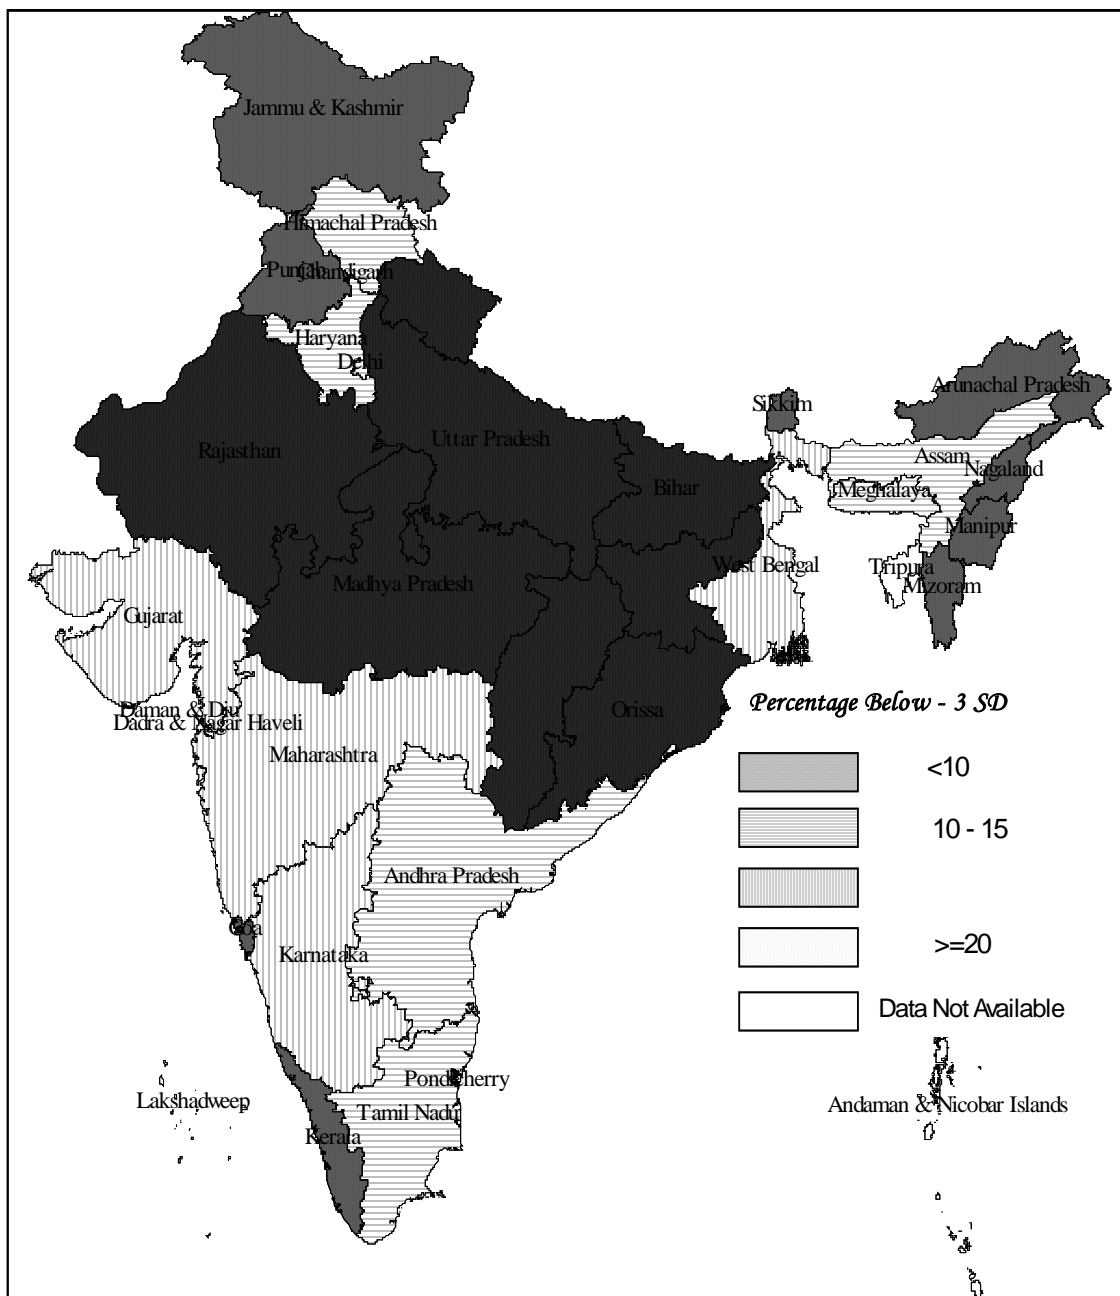

Nutritional Status of Children by State %age below - 2 SD (Weight for Age)

Nutritional Status of Children by State %age Below - 3 SD (Weight for Age)

Nutritional Status of Children by State %age Below - 2 SD (Height for Age)

Nutritional Status of Children by State %age Below - 3 SD (Height for Age)

Nutritional Status of Children by State %age Below - 2 SD (Weight for Height)

Nutritional Status of Children by State %age Below - 3 SD (Weight for Height)

%age of underweight children by District, DLHS 2004

%age of severely underweight children by District, DLHS 2004