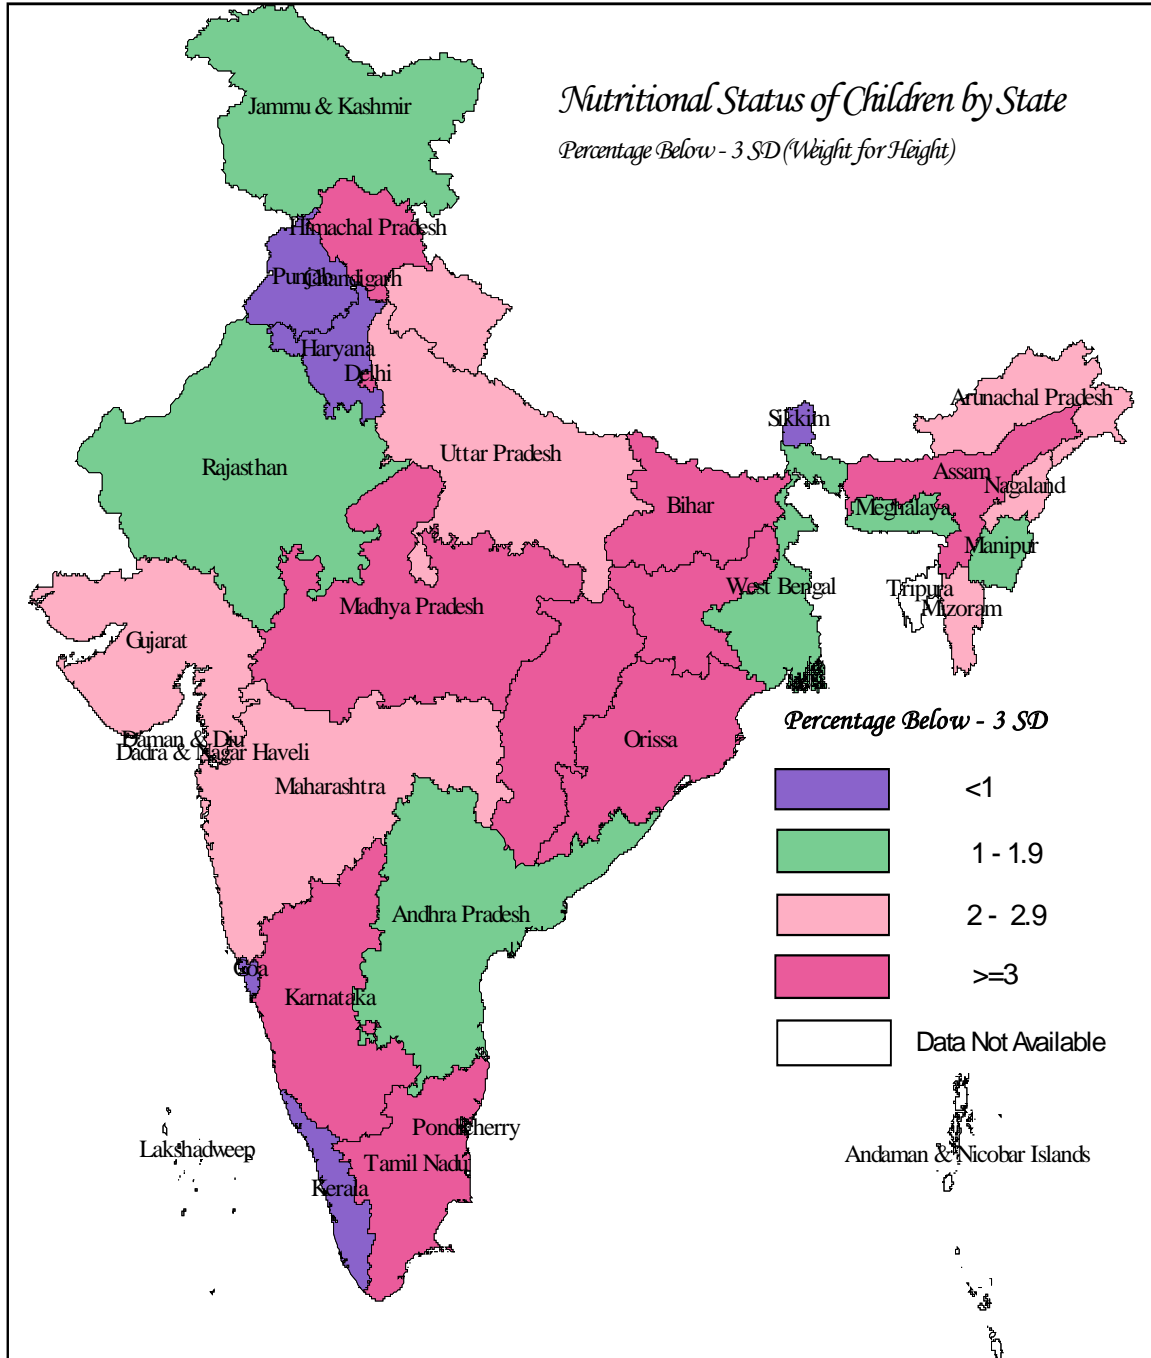

Nutritional Status of Children by State %age below - 2 SD (Weight for Age)

Nutritional Status of Children by State %age Below - 3 SD (Weight for Age)

Nutritional Status of Children by State %age Below - 2 SD (Height for Age)

Nutritional Status of Children by State %age Below - 3 SD (Height for Age)

Nutritional Status of Children by State %age Below - 2 SD (Weight for Height)

Nutritional Status of Children by State %age Below - 3 SD (Weight for Height)

%age of underweight children by District, DLHS 2004

%age of severely underweight children by District, DLHS 2004