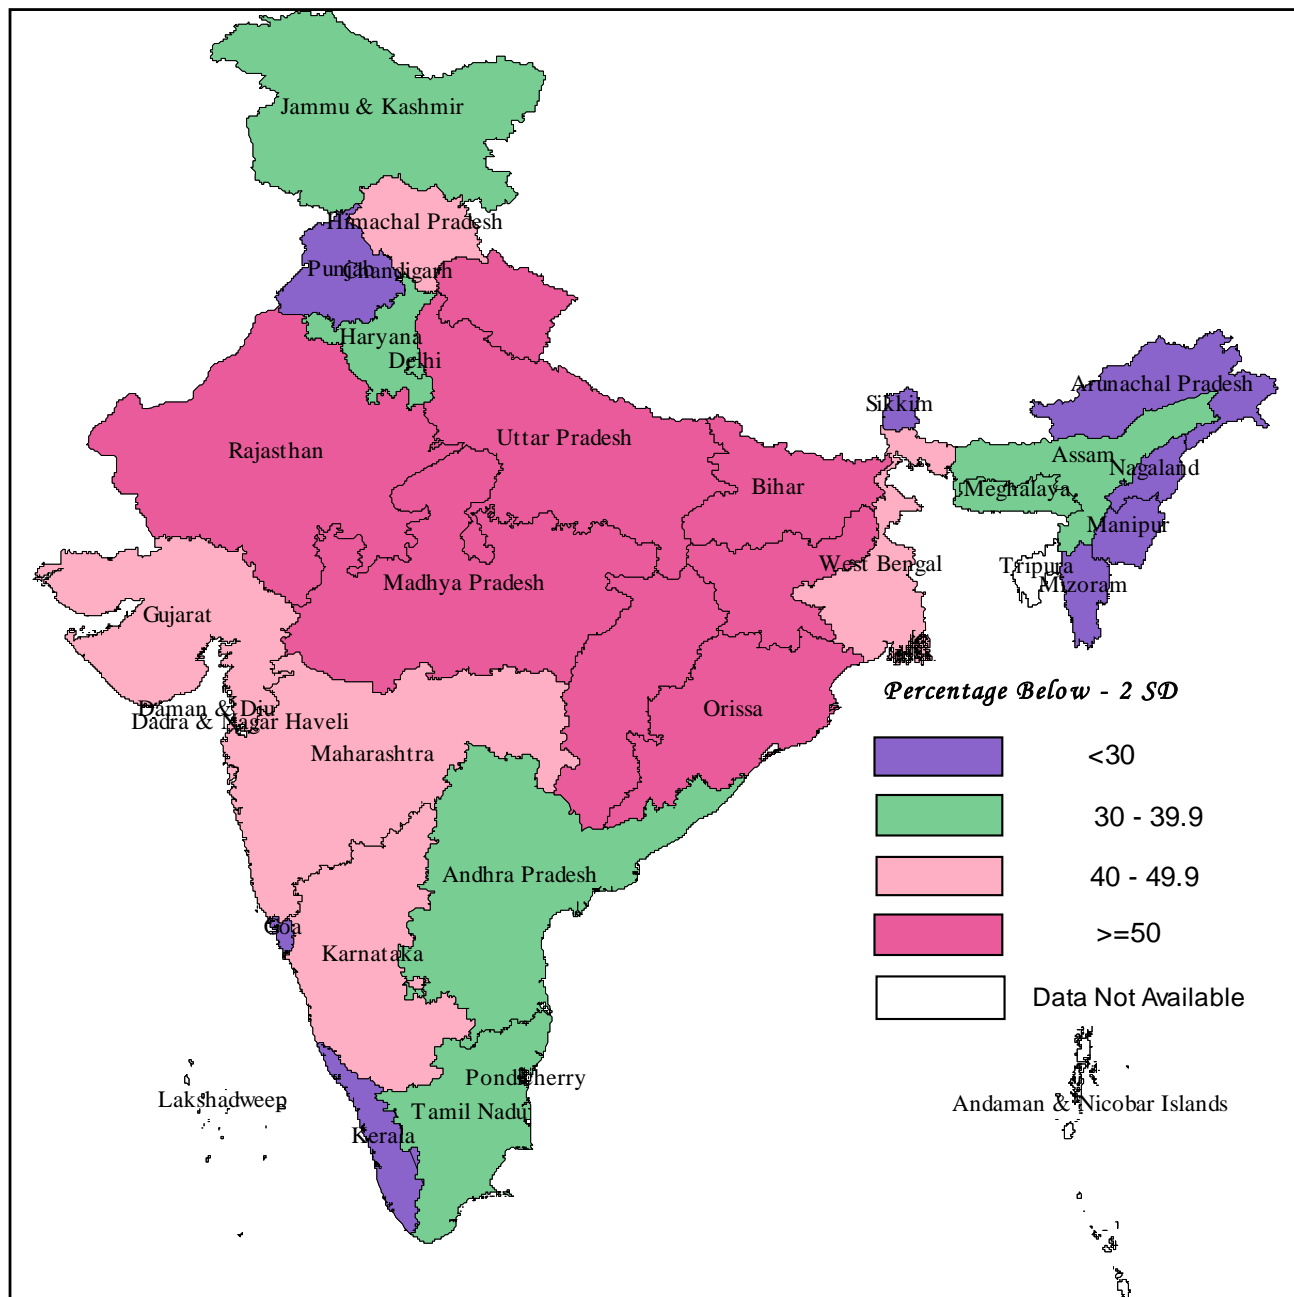

Nutritional Status of Children by State %age below - 2 SD (Weight for Age)

Nutritional Status of Children by State %age Below - 3 SD (Weight for Age)

Nutritional Status of Children by State %age Below - 2 SD (Height for Age)

Nutritional Status of Children by State %age Below - 3 SD (Height for Age)

Nutritional Status of Children by State %age Below - 2 SD (Weight for Height)

Nutritional Status of Children by State %age Below - 3 SD (Weight for Height)

%age of underweight children by District, DLHS 2004

%age of severely underweight children by District, DLHS 2004