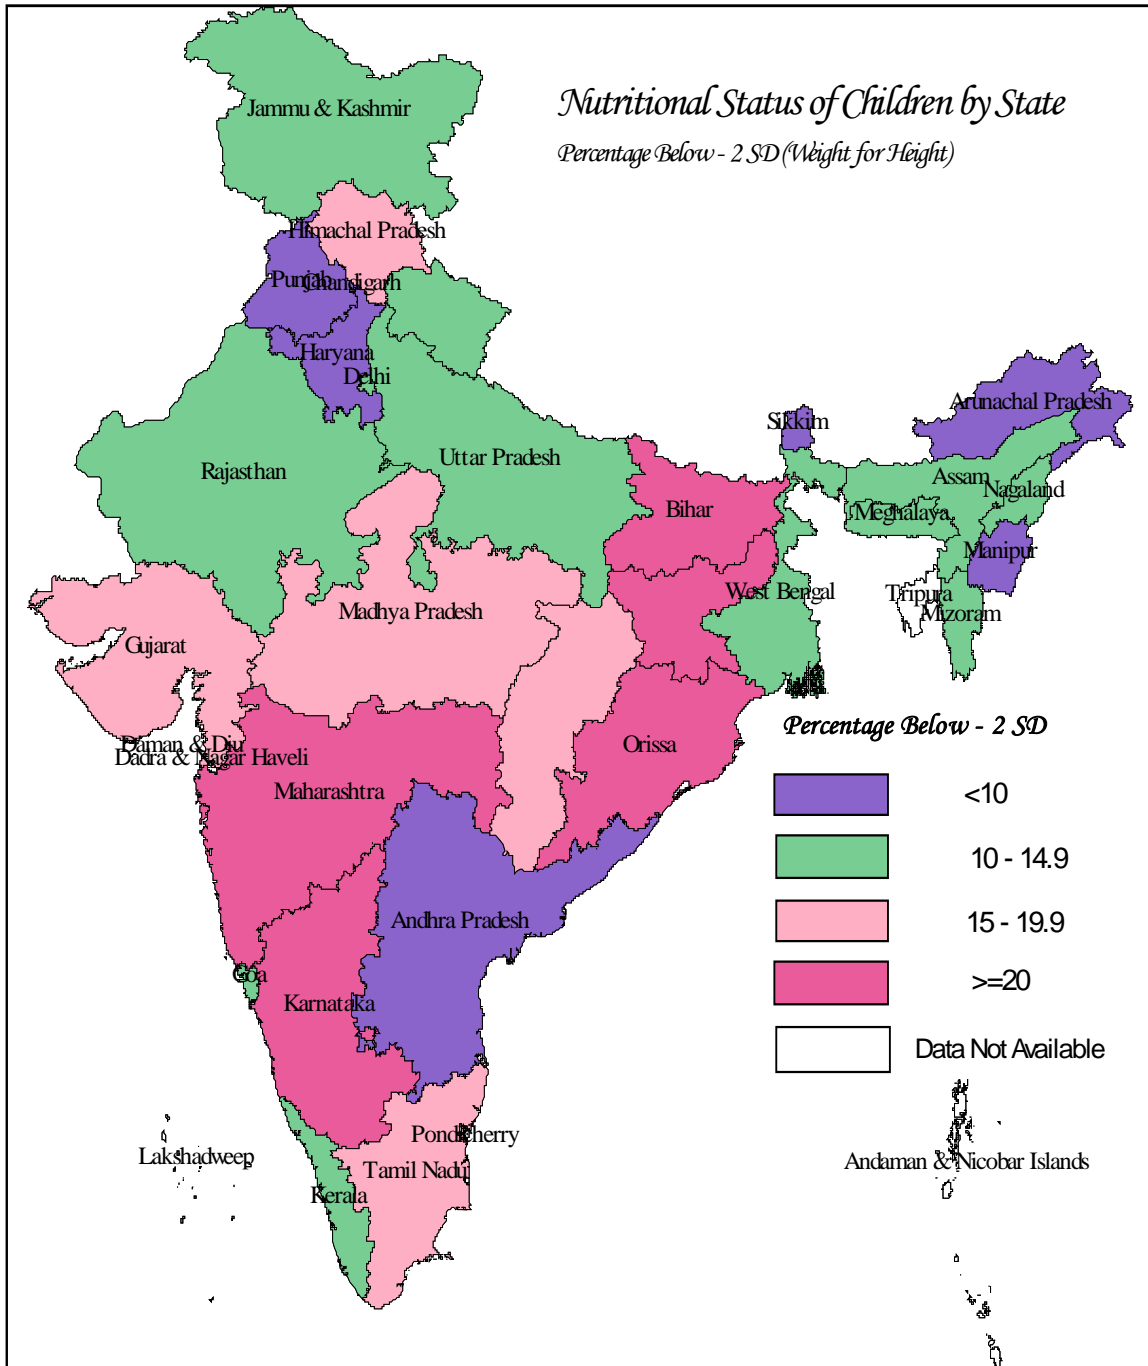

Nutritional Status of Children by State %age below - 2 SD (Weight for Age)

Nutritional Status of Children by State %age Below - 3 SD (Weight for Age)

Nutritional Status of Children by State %age Below - 2 SD (Height for Age)

Nutritional Status of Children by State %age Below - 3 SD (Height for Age)

Nutritional Status of Children by State %age Below - 2 SD (Weight for Height)

Nutritional Status of Children by State %age Below - 3 SD (Weight for Height)

%age of underweight children by District, DLHS 2004

%age of severely underweight children by District, DLHS 2004